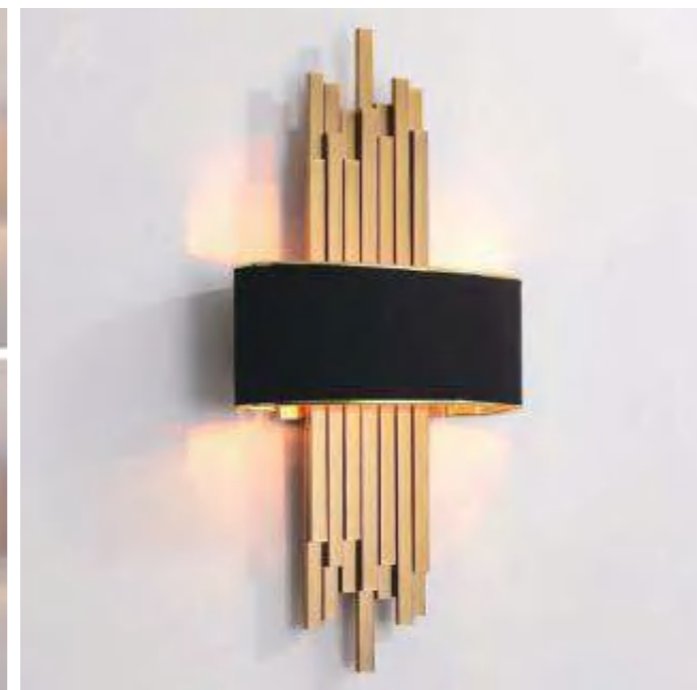

MDL-WL70
On/Off/Three-Color Dimming
Size: D300*H550/D360*H750mm