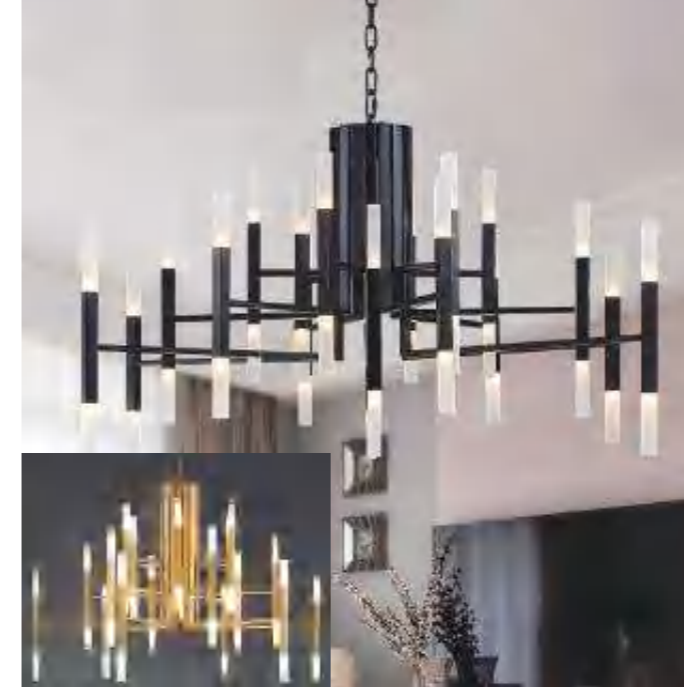

Live Room LED Chandelier

MDL-LRC81
On/Of
Power: 6W*12/24/36/60
Size: D400*H460/D680*H600/D1020*H700/D1090*H700mm