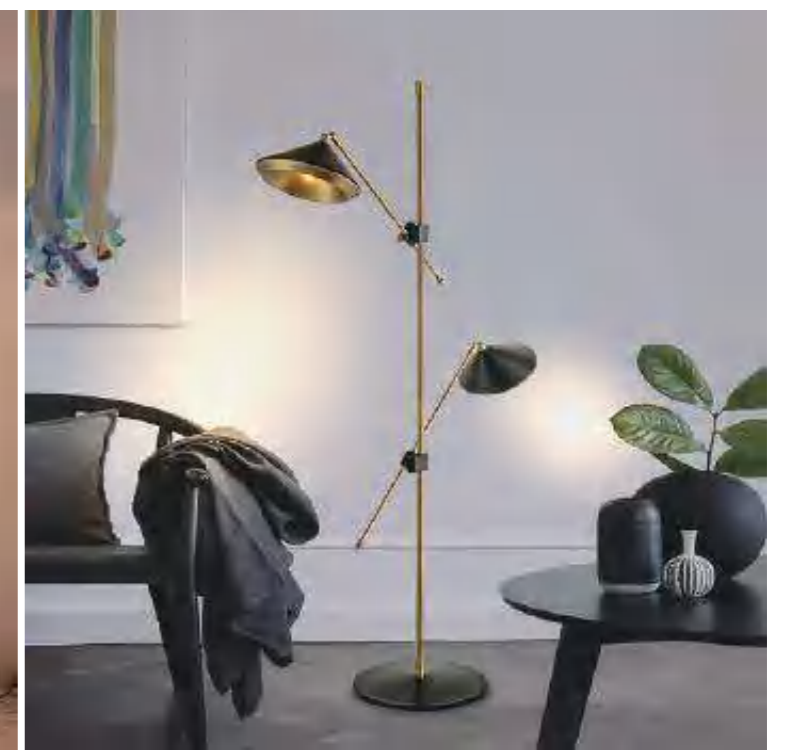

MDL-LFL36
On/Off
Size: D930*H1630mm