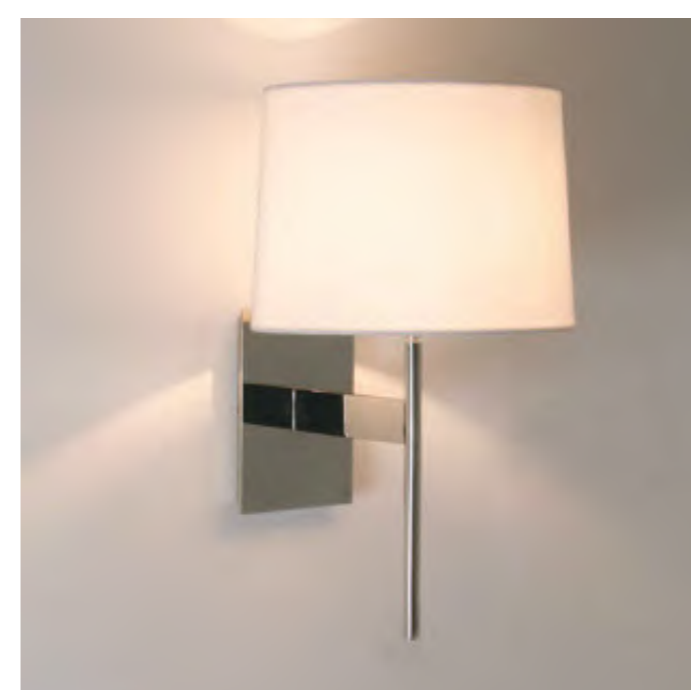

MDL-WL73
On/Off
Size: D170*H270mm