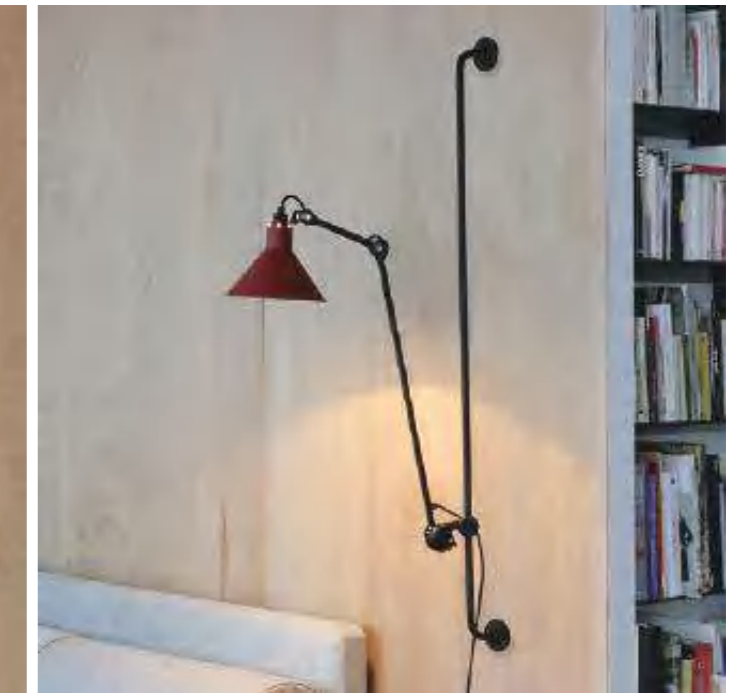

MDL-WL9
On/Off
Size: D100*H1200mm