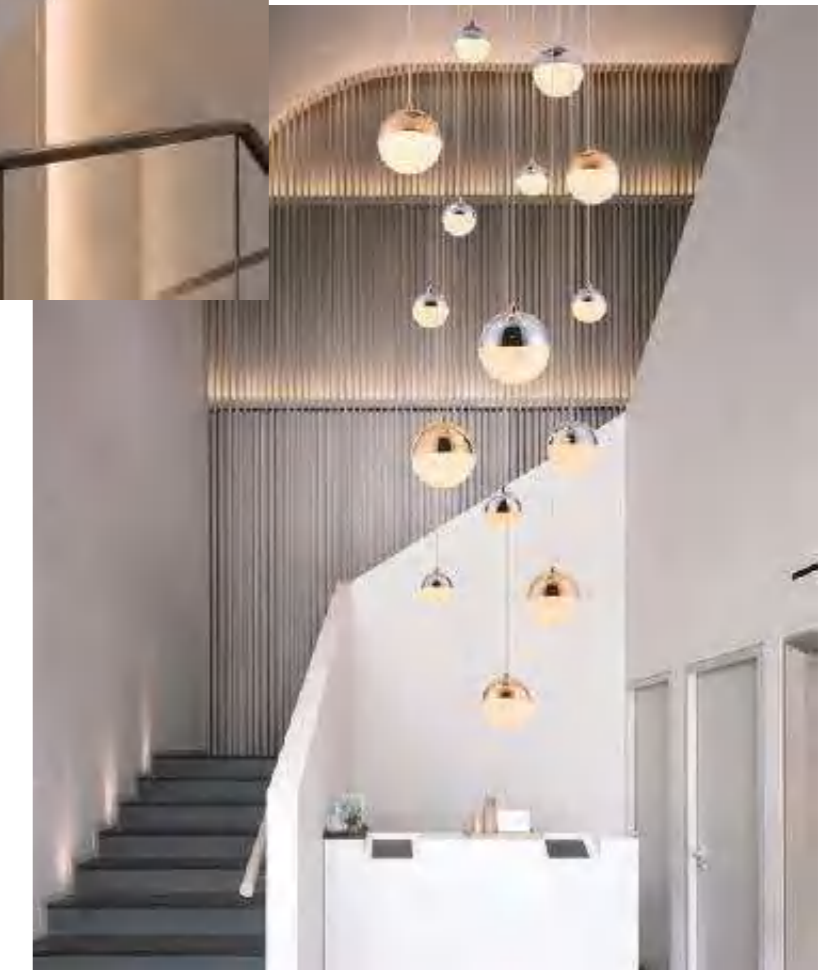

MDL-SC12

On/Off

Power: 7W*18/12/8/6

Size: Single Lamp Head D280mm