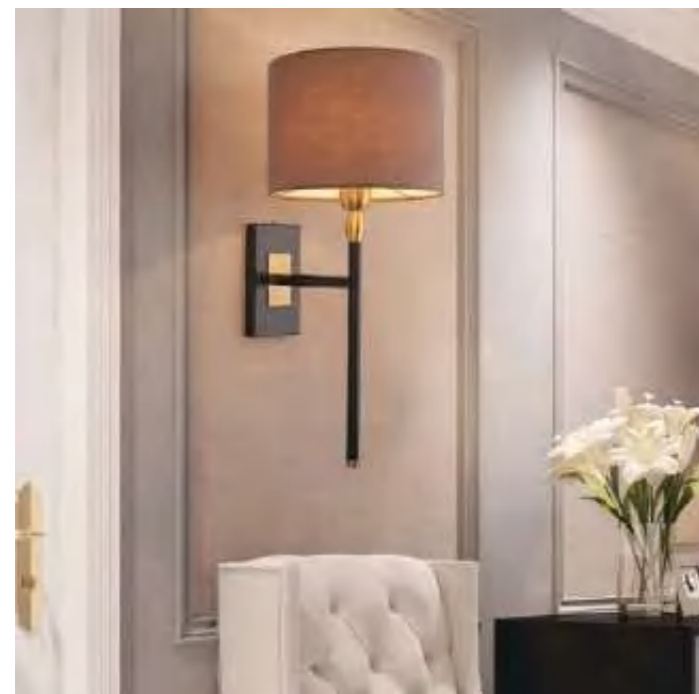

On/Off
 Size: D230*H380mm

MDL-WL23

On/Off
 Size: D220*H317mm

MDL-WL24

On/Off
 Size: D100*H500mm

LED Wall Lamp

MDL-WL25

On/Off
Size: A:D155*H370mm B:D140*H300mm
C:D150*H560mm D:D150*H390mm
E:D140*H430mm