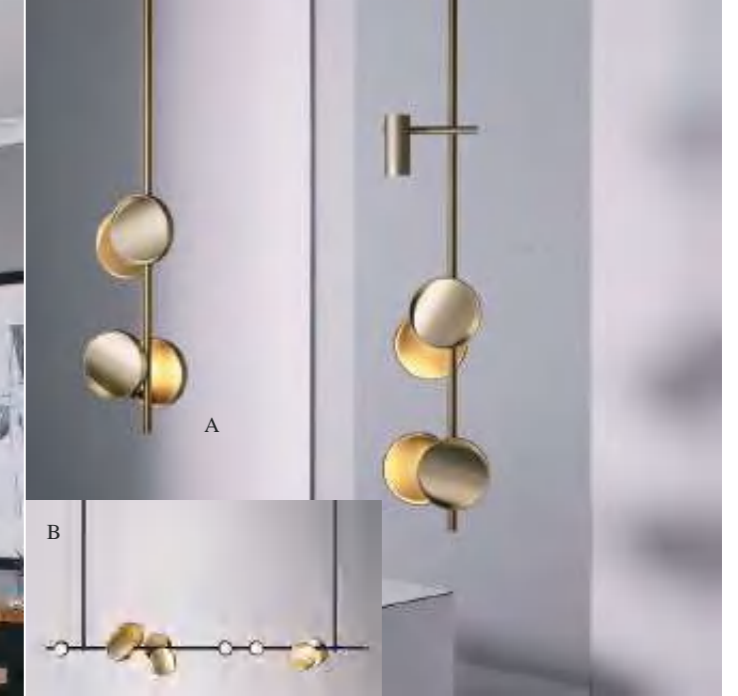

MDL-DRPL57
On/Off
Power: 6W
Size: A:D350*H1500/B:D2000/D1600/D1400/D1200mm