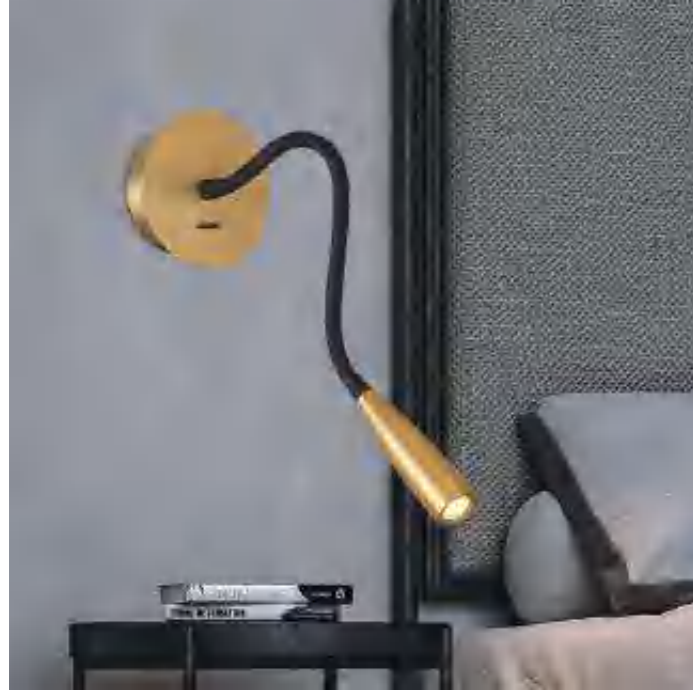

LED Wall Lamp

MDL-WL1
On/Off/Three-Color Dimming/Remote Control Dimming
Size: D1430*H420mm

LED Wall Lamp

MDL-WL2
On/Off
Power: 3W
Size: D400mm

MDL-WL3
On/Off
Size: D400mm

MDL-WL4
On/Off
Power: 7W
Size: D120*H550mm