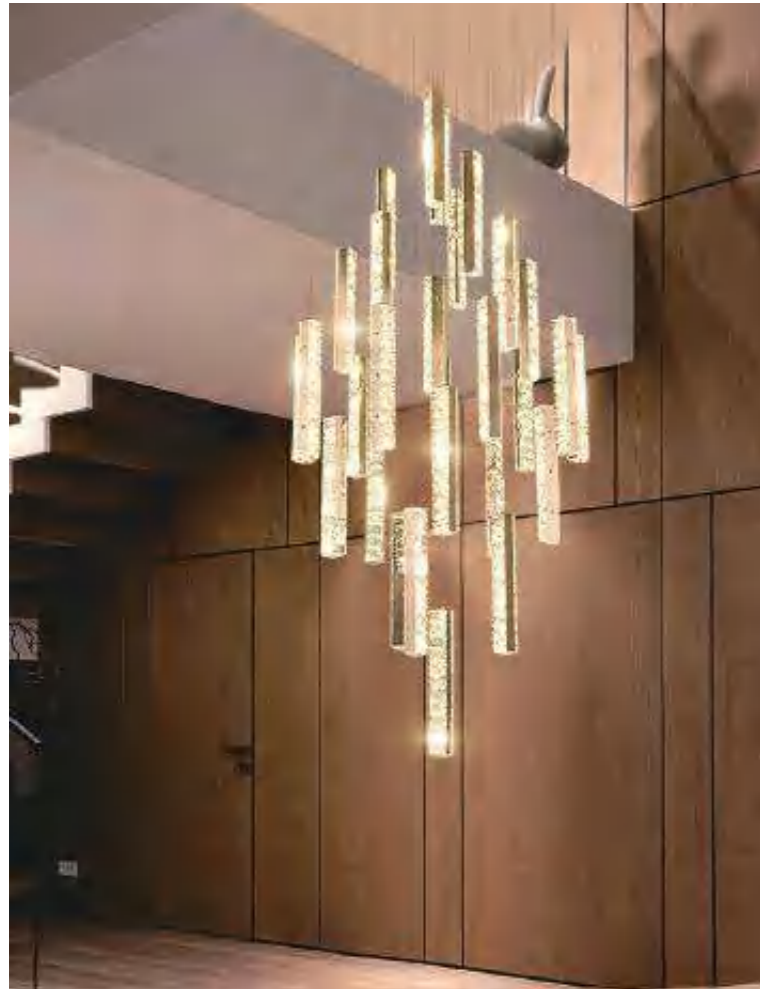

Size: Single Lamp Head D250/D320mm

MDL-SC12

On/Off

Power: 7W*18/12/8/6

Size: Single Lamp Head D280mm

Stair LED Chandelier

MDL-SC13
On/Off/Three-Color Dimming/Remote Control Dimming
Power: 7W*17/21/28/39
Size: Single Lamp Head D20*H600mm