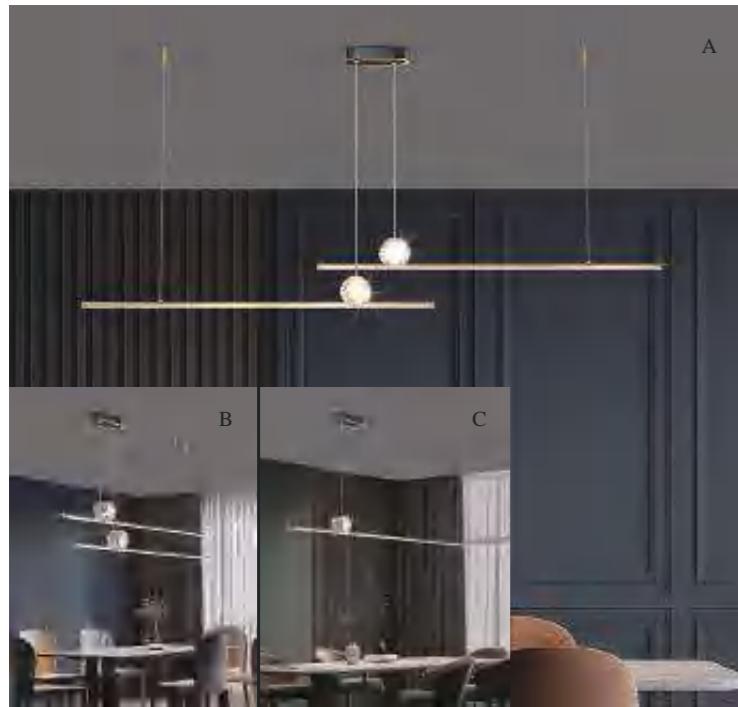

MDL-DRPL36A/DRPL36B/DRPL36C
On/Off/Three-Color Dimming/Remote Control Dimming
Power: 56W/34W/28W
Size: A: D1500*H100mm B: D1000*H180mm
C: D1200*H100/D900*H180mm

**MDL-DRPL37A/DRPL37B/DRPL37C/
DRPL37D/DRPL37E**
On/Off Power: 5W*3
Size: A: D1400*H1000mm B: D1200*H1000mm
C: D880*H1000mm D: D880*H1000mm E: D510*H1000mm