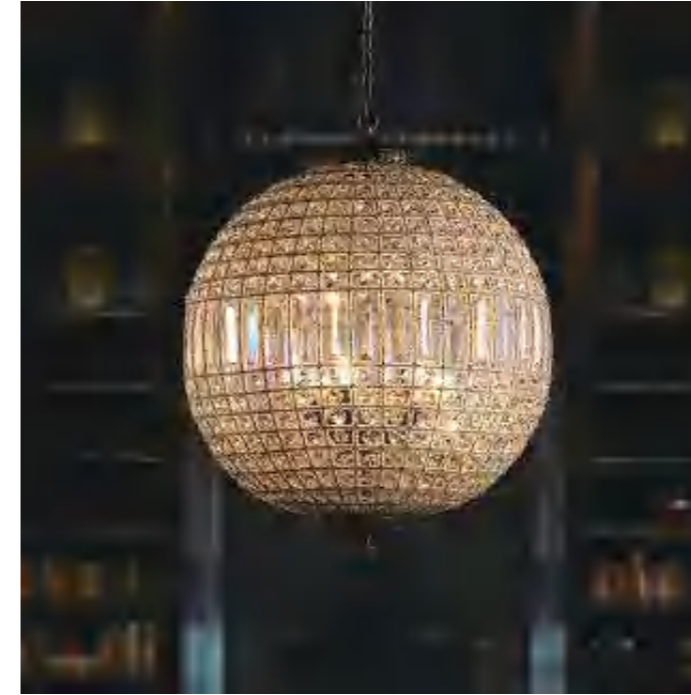

MDL-DRPL15
On/Off/Three-Color Dimming
Power: 7W
Size: D455*H175mm

Dining Room LED Pendant Light

MDL-DRPL14
On/Off
Size: D300*H450/D450*H650/D650*H700/
D900*H1300mm