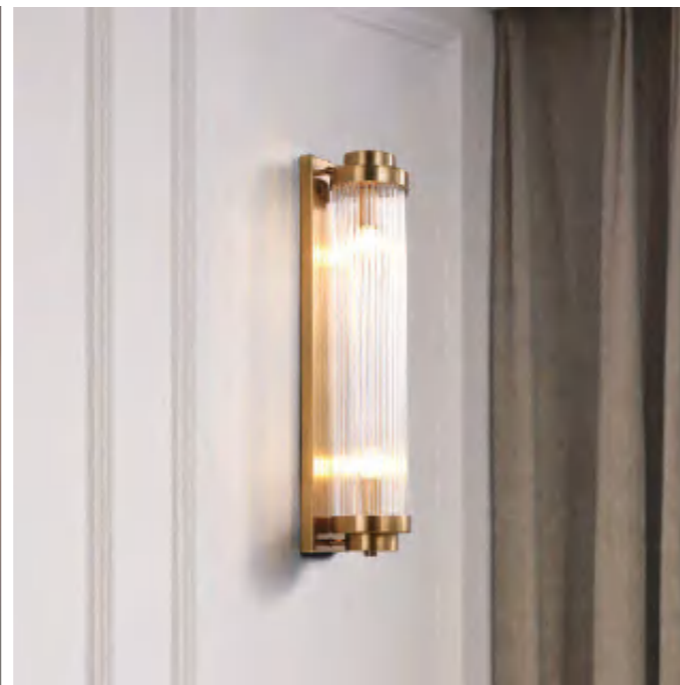

MDL-WL34

On/Off/Three-Color Dimming
Size: D120*H600/D120*H400mm