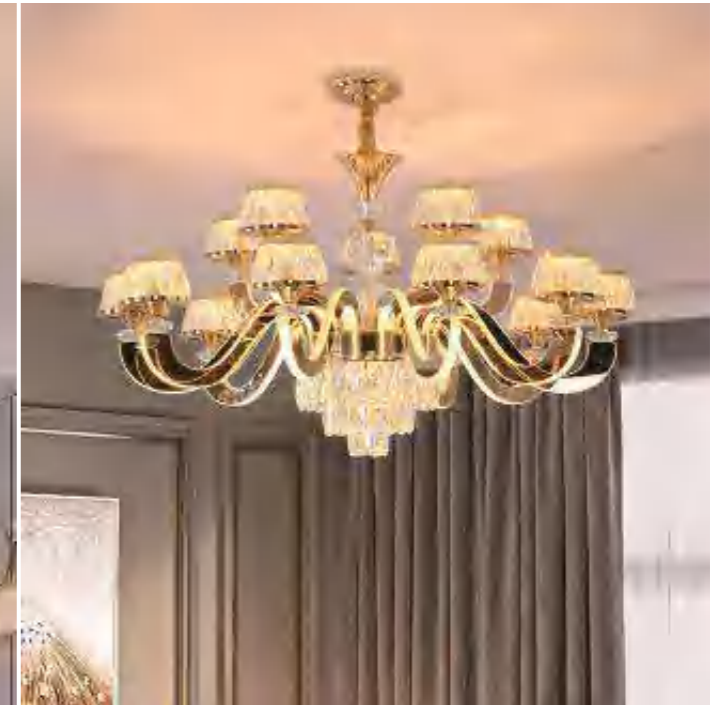

MDL-LRC37
On/Off/NiteCore Extreme
Power: 160W/132W/120W/98W/66W
Size: D980*H480/D850*H480/D670*H480mm