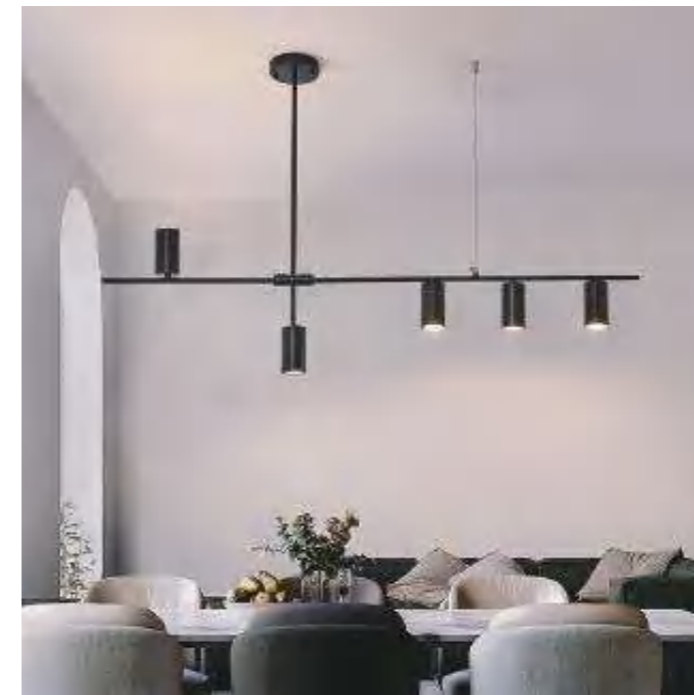

MDL-DRPL40
On/Off/Three-Color Dimming
Power: 5W*5
Size: D1300mm