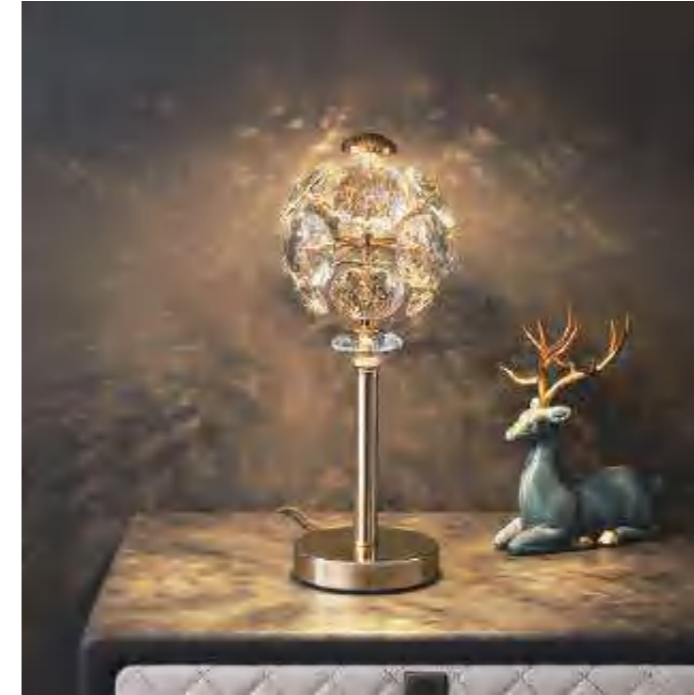

LED Desk Lamp

MDL-LDL54
On/Off/Three-Color Dimming/Remote Control Dimming
Size: D300*H450mm

MDL-LDL55
On/Off
Size: D300*H570mm

MDL-LDL52
On/Off/Three-Color Dimming
Size: D220*H350mm Foundation: D65mm

MDL-LDL53
On/Off/Three-Color Dimming/Remote Control Dimming
Size: D300*H450mm