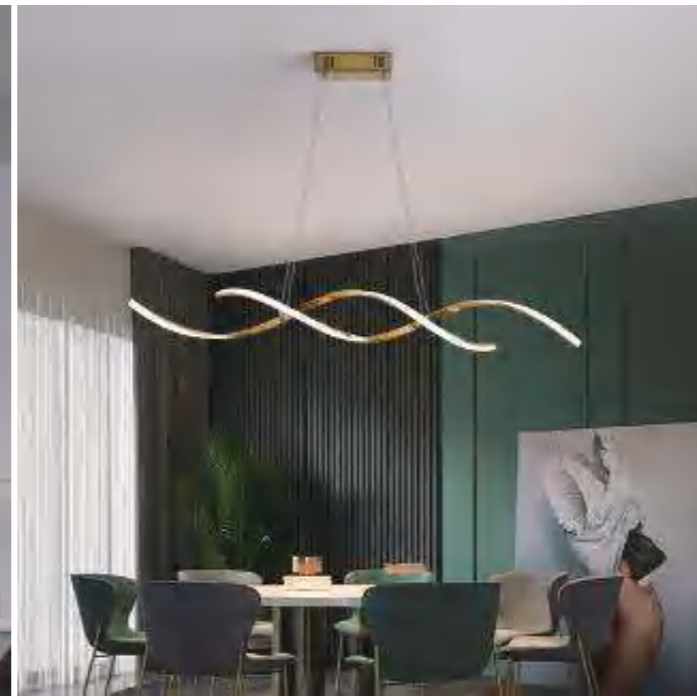

MDL-DRPL53
On/Off/Three-Color Dimming/Remote Control Dimming
Power: 45W/50W/60W
Size: D900/D1000/D1200/D1500mm