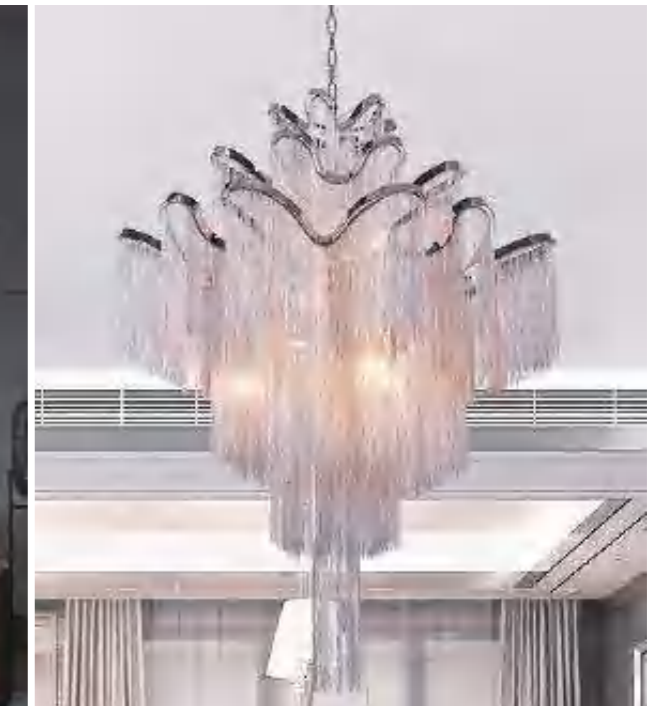

MDL-LRC116
On/Off
Power: 7W*10/12/15/18
Size: D600*H900/D800*H1200/D1000*H1400/
D1200*H1600mm