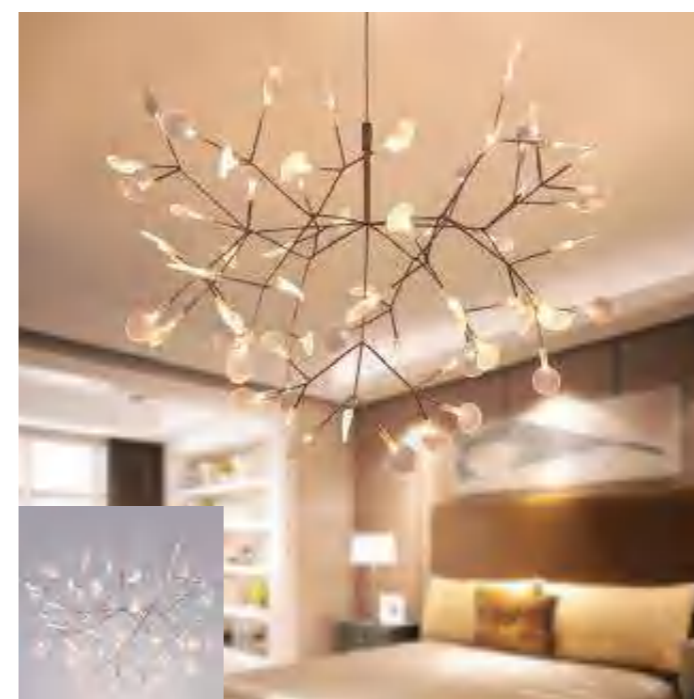

MDL-LRC100
On/Off/Three-Color Dimming
Power: 45W/67W/81W
Size: D700/D850/D1150mm

MDL-LRC99
On/Off/Three-Color Dimming
Power: 2W*30/45/63
Size: D510*H350/D720*H450/D980*H650mm