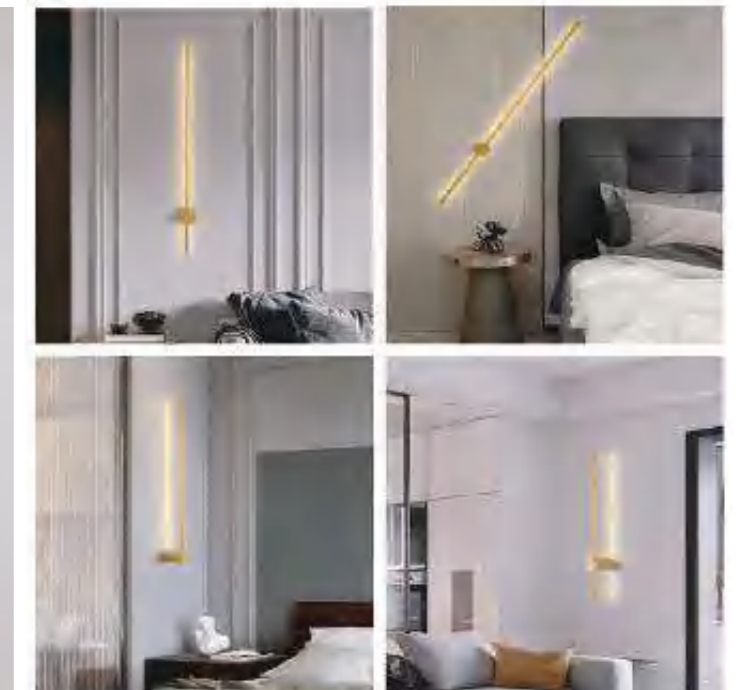

MDL-WL38

On/Off/Three-Color Dimming/Remote Control Dimming
Size: L600/L800/L1000/L1200/L1500mm