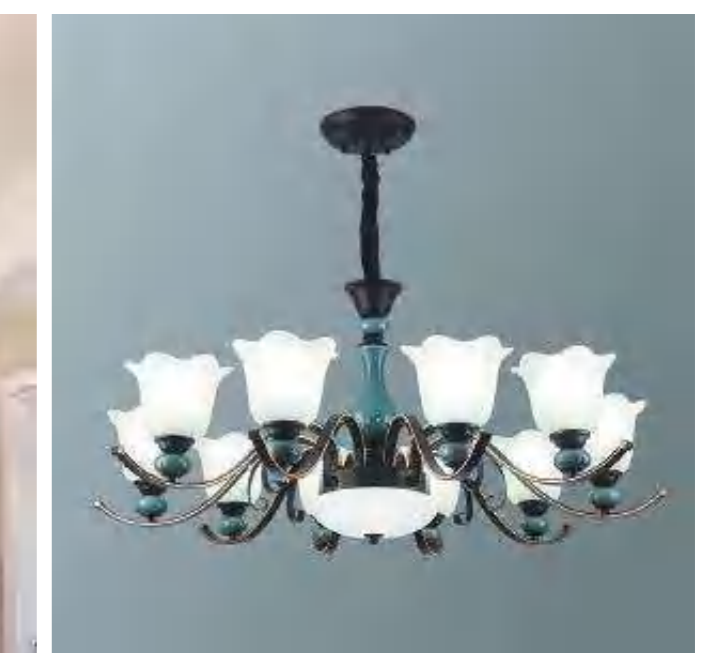

MDL-LRC29
On/Off/Three-Color Dimming
Power: 7W*15/10/8/6/3
Size: D1000*H500mm/D1000*H500mm/
D900*H500mm/D800*H500mm/D600*H500mm