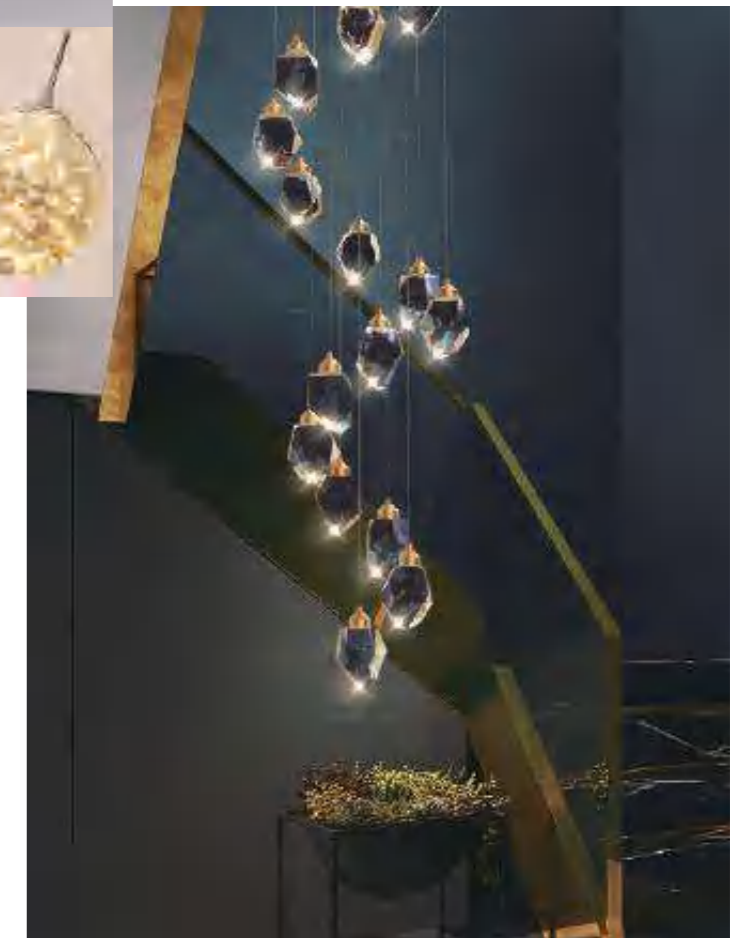

MDL-SC9

On/Off/Three-Color Dimming/Remote Control Dimming
Power: 5W*7/10/15/20/24
Size: Single Lamp Head D80*H110mm