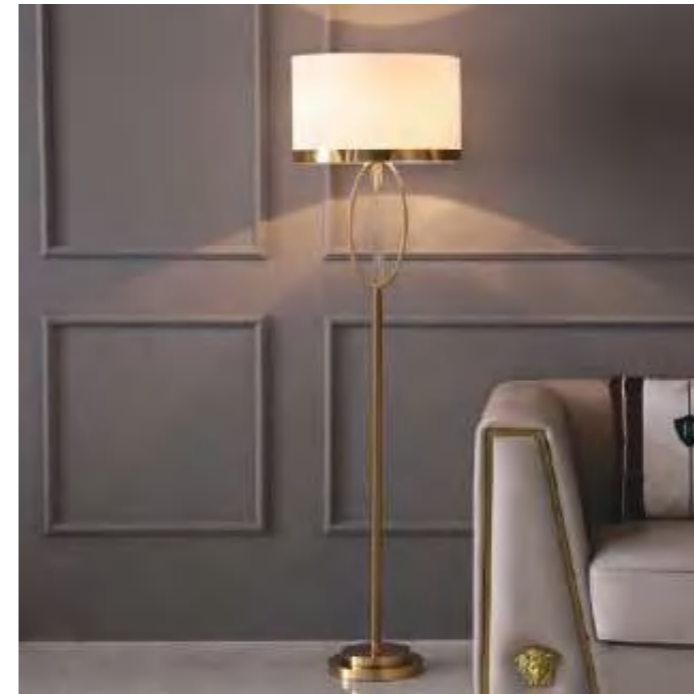

MDL-LFL103
On/Off
Size: D320*H1600mm

MDL-LFL104
On/Off
Size: D1540*H360mm

MDL-LFL105
On/Off
Size: D400*H160mm

LED Floor Lamp

MDL-LFL106
On/Off
Size: D500*H1530mm

MDL-LFL107
On/Off
Size: D480*H1570mm

MDL-LFL108
On/Off
Size: D420*H1650mm