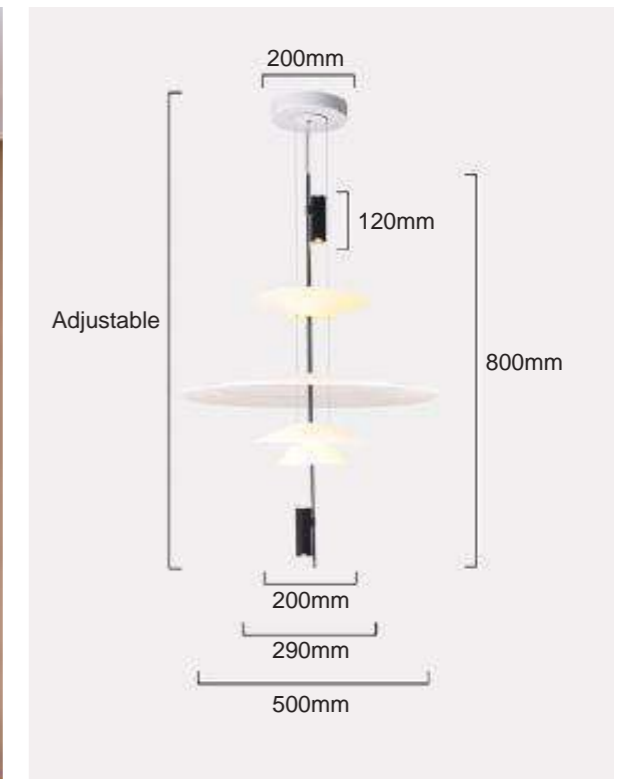

Dining Room LED Pendent Light

Dining Room LED Pendent Light