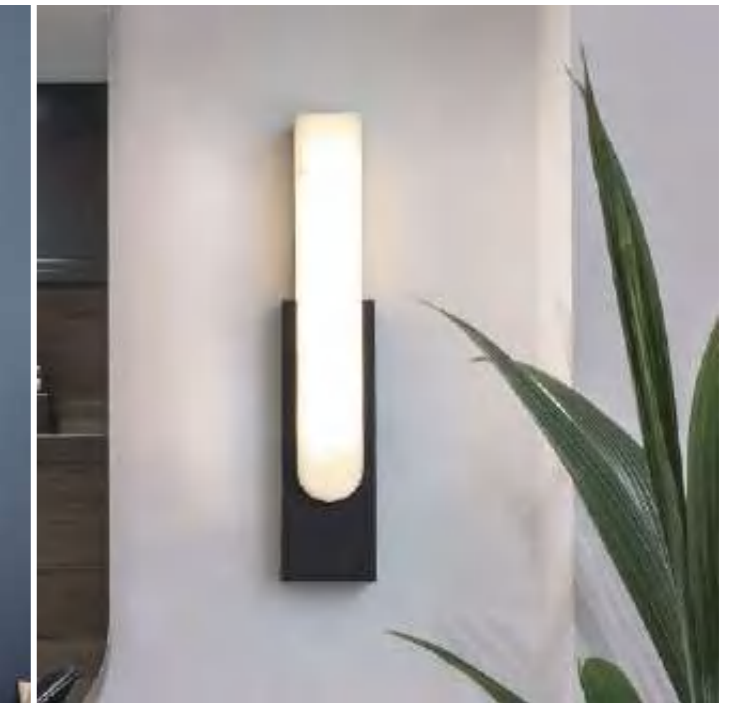

MDL-WL62
On/Off/Three-Color Dimming
Power: 12W
Size: D100*H500mm