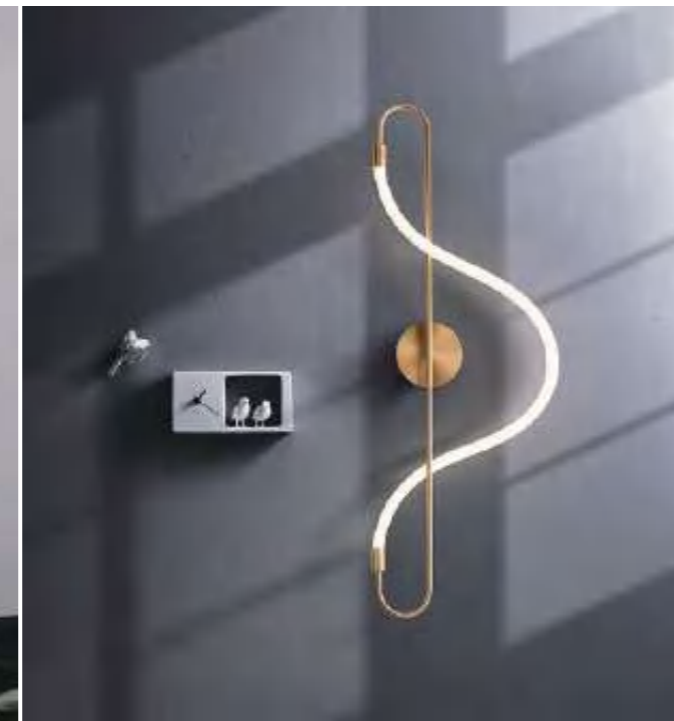

MDL-WL50
On/Off
Size: D680*H70mm