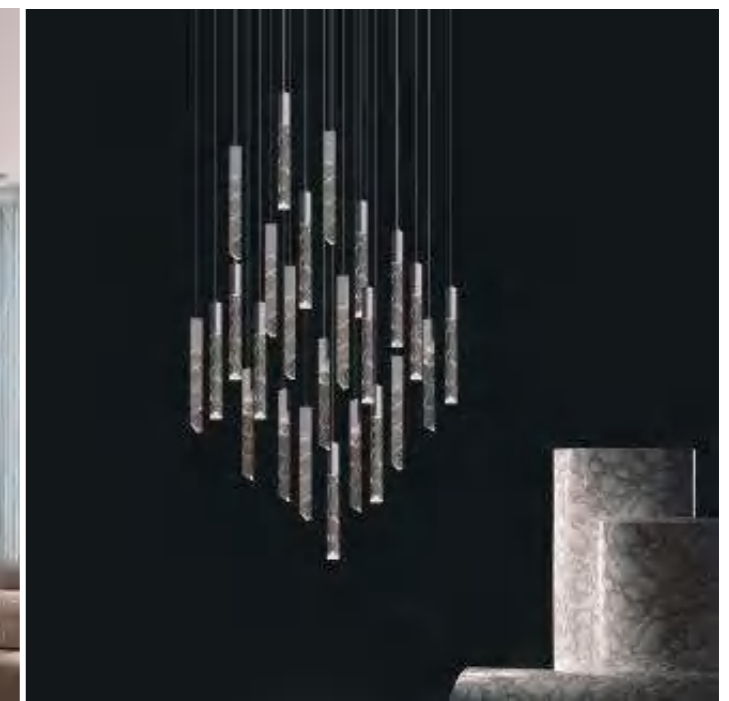

Live Room LED Chandelier

MDL-LRC121
On/Off/Three-Color Dimming
Size: D420/D500/D600/D800mm

MDL-LRC122
On/Off
Power: 7W*6
Size: D120*H120mm

MDL-LRC123
On/Off
Power: 7W*12/16

MDL-LRC124
On/Off
Power: 6W/PCS Head
Size: D30*H350mm