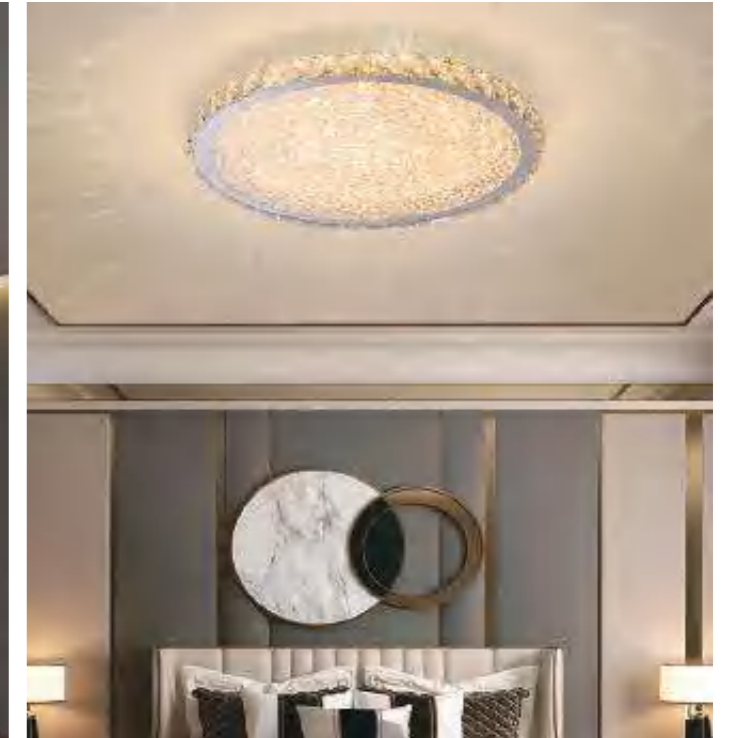

MDL-SCL14
On/Off/Three-Color Dimming/Remote Control Dimming
Power: (48W/96W)(36W/72W)(18W/36W)(12W/24W)
Size: D800*H30/D600*H30/D450*H30/D350*H30mm