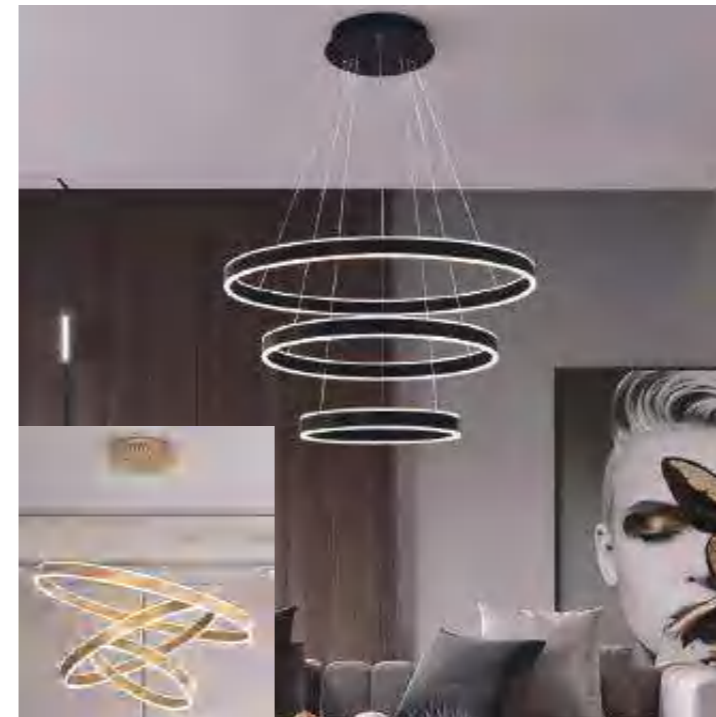

MDL-LRC61
On/Off/Three-Color Dimming
Single Ring Size: D800*H1000/D600*H1000/D400*H1000mm

MDL-LRC60
On/Off/Three-Color Dimming/Remote Control Dimming
Single Ring Size: D400/D600/D800/D1000mm