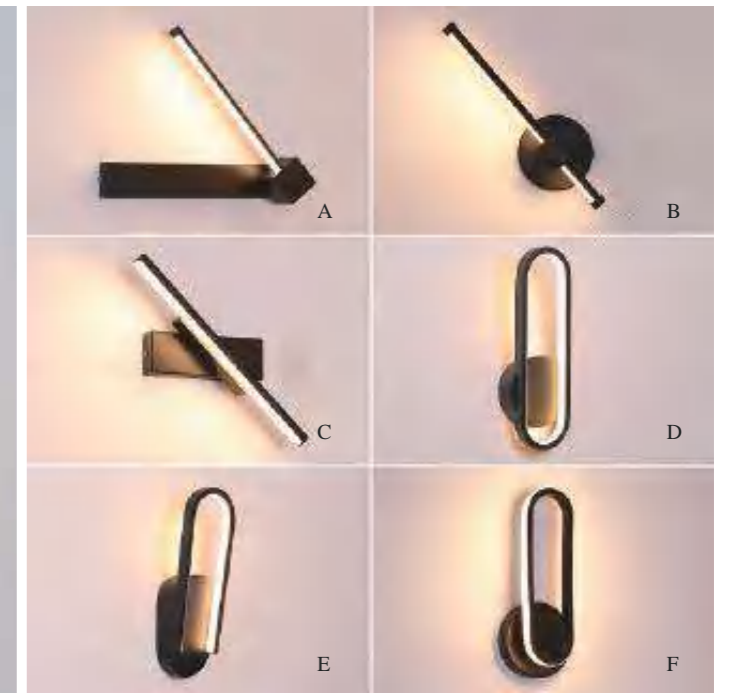

MDL-WL54
On/Off/Three-Color Dimming Power: 7W/12W/14W/16W
Size: A:D300*H50mm B:D80*H300mm C:D80*H300mm
D:D70*H340mm E:D75*H340mm F:D70*H300mm