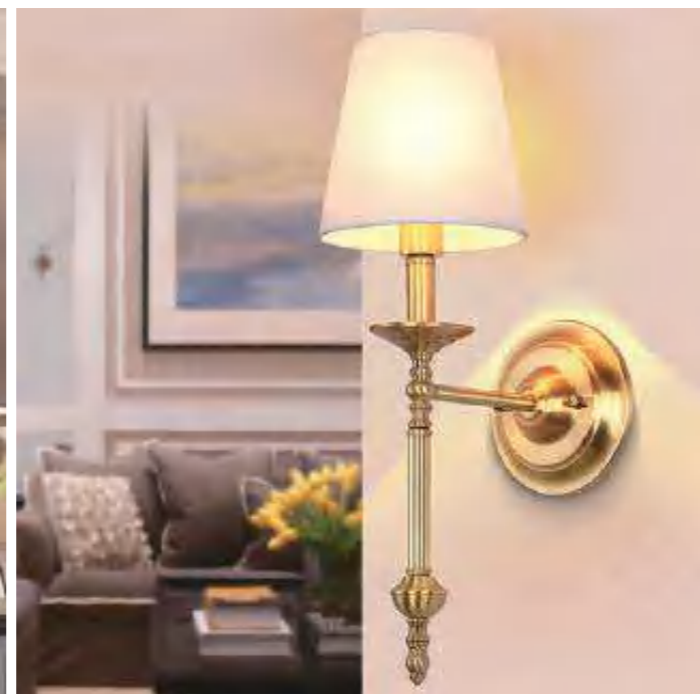

MDL-WL27

On/Off
Size: L200*W120*H320mm