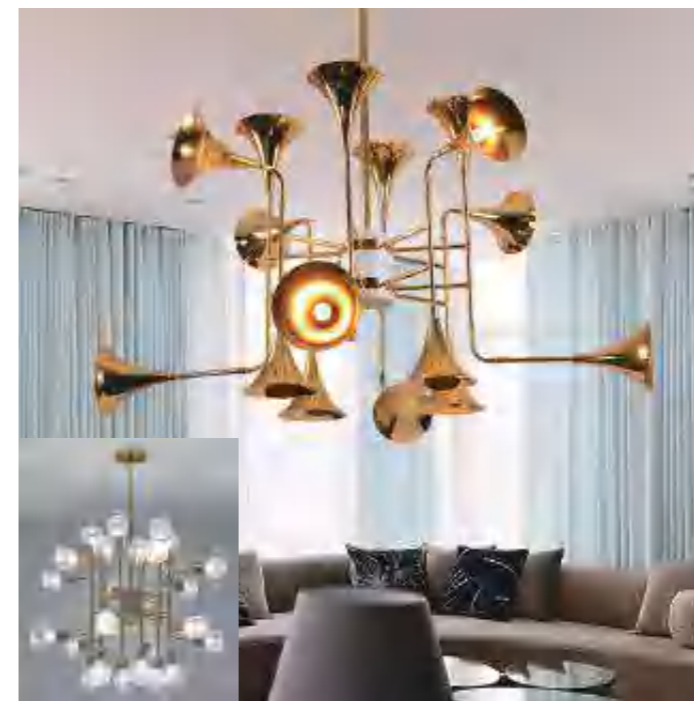

Live Room LED Chandelier

MDL-LRC121
On/Off/Three-Color Dimming
Size: D420/D500/D600/D800mm

MDL-LRC122
On/Off
Power: 7W*6
Size: D120*H120mm

MDL-LRC123
On/Off
Power: 7W*12/16

MDL-LRC124
On/Off
Power: 6W/PCS Head
Size: D30*H350mm