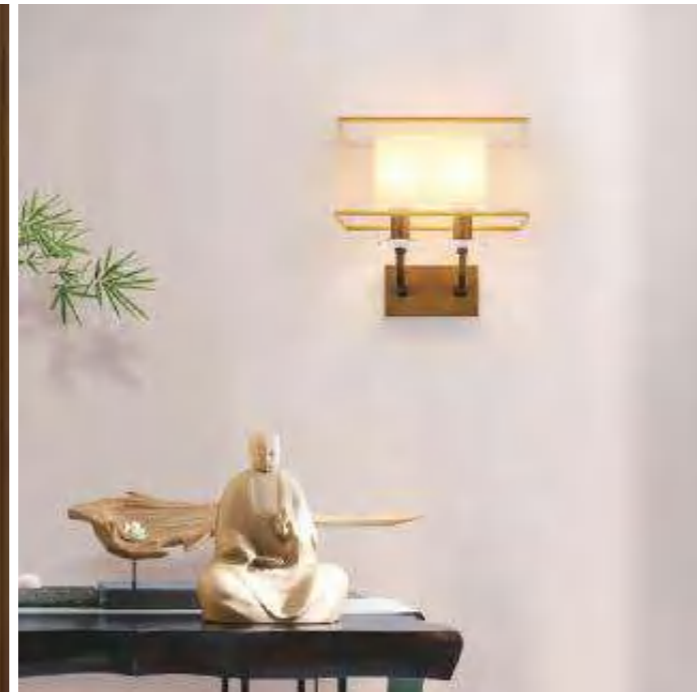

MDL-WL66

On/Off/Three-Color Dimming
Size: D170*H450mm

LED Wall Lamp

MDL-WL67
On/Off
Size: L350*W150*H650/L400*W160*H960mm

MDL-WL68
On/Off
Size: D300*H310mm

LED Wall Lamp

MDL-WL71
On/Off
Size: D110*H340mm

MDL-WL72
On/Off/Three-Color Dimming/Remote Control Dimming
Size: D225*H280mm