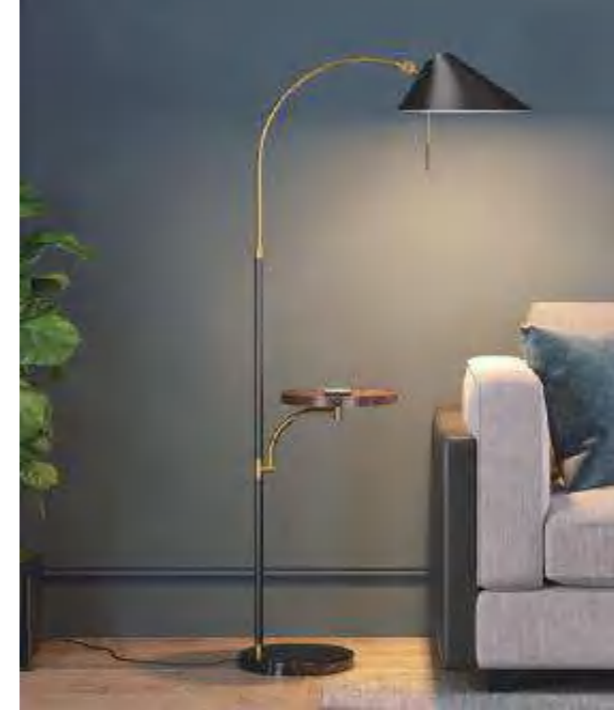

LED Floor Lamp

MDL-LFL87
On/Off/Three-Color Dimming/Remote Control Dimming
Size: D300*H1690mm