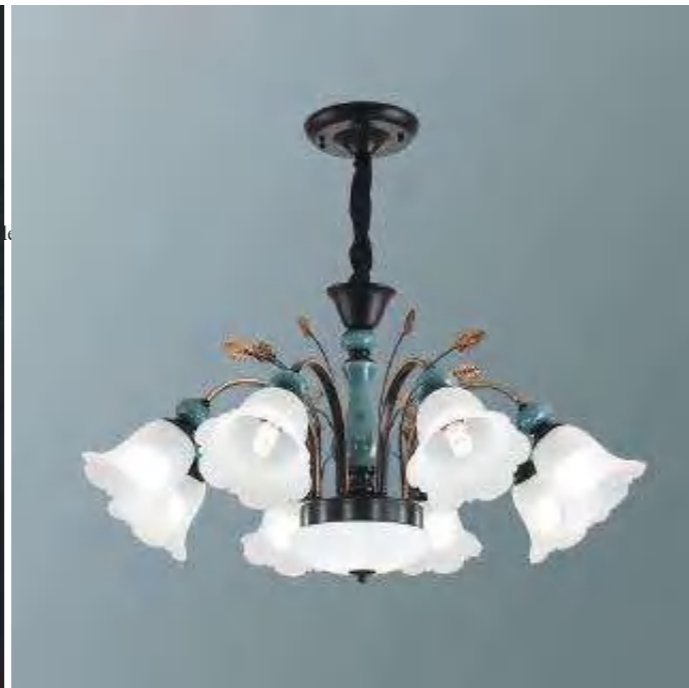

MDL-LRC120
On/Off/Three-Color Dimming
Power: 7W*10/8/6/3
Size: D800*H500/D800*H500/D700*H500/D600*H500mm