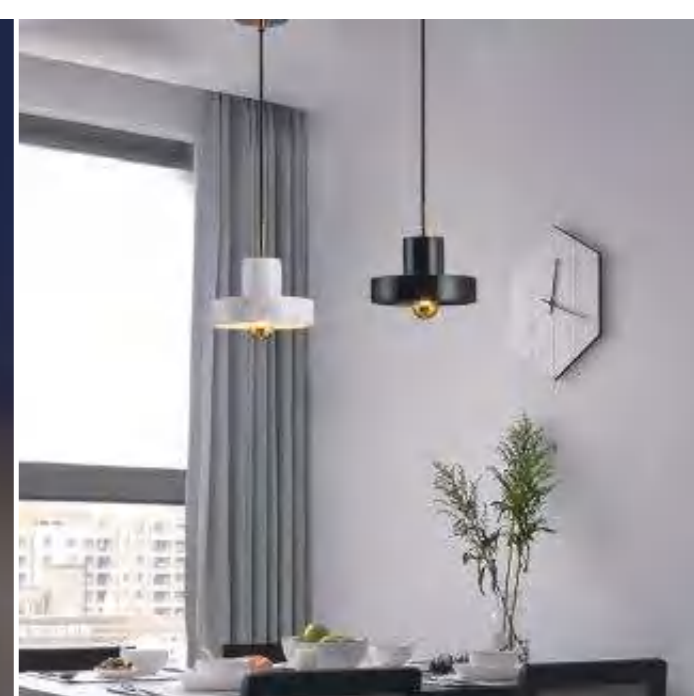

MDL-BPL41
On/Off
Power: 7W
Size: D180*H160mm