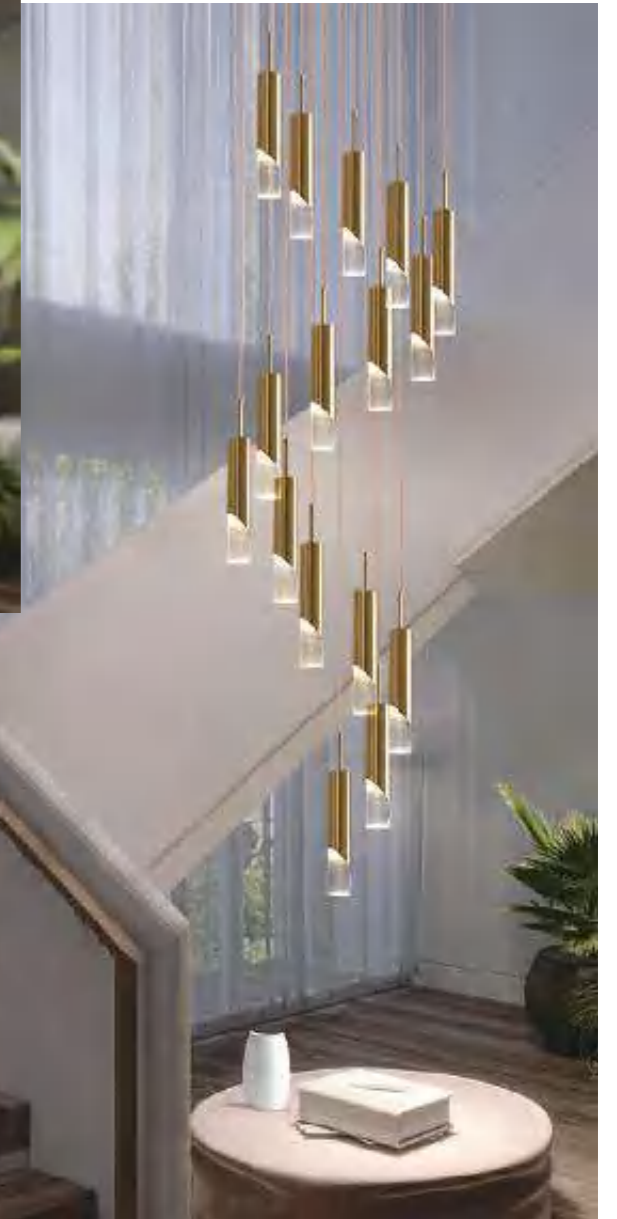

Stair LED Chandelier

MDL-SC2

On/Off

Power: 3W*12/15/18/20/24/25/
30/36/40/50/60/70/80

Size: Single Lamp Head D57*H440mm

MDL-SC3

On/Off

Power: 5W*2/3/6/9/12/16/25