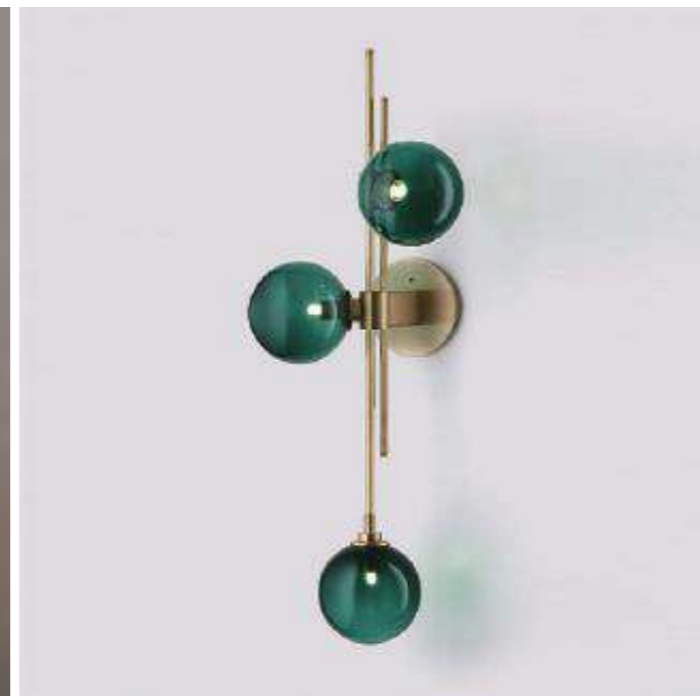

MDL-WL11
On/Off
Size: D280*H740mm