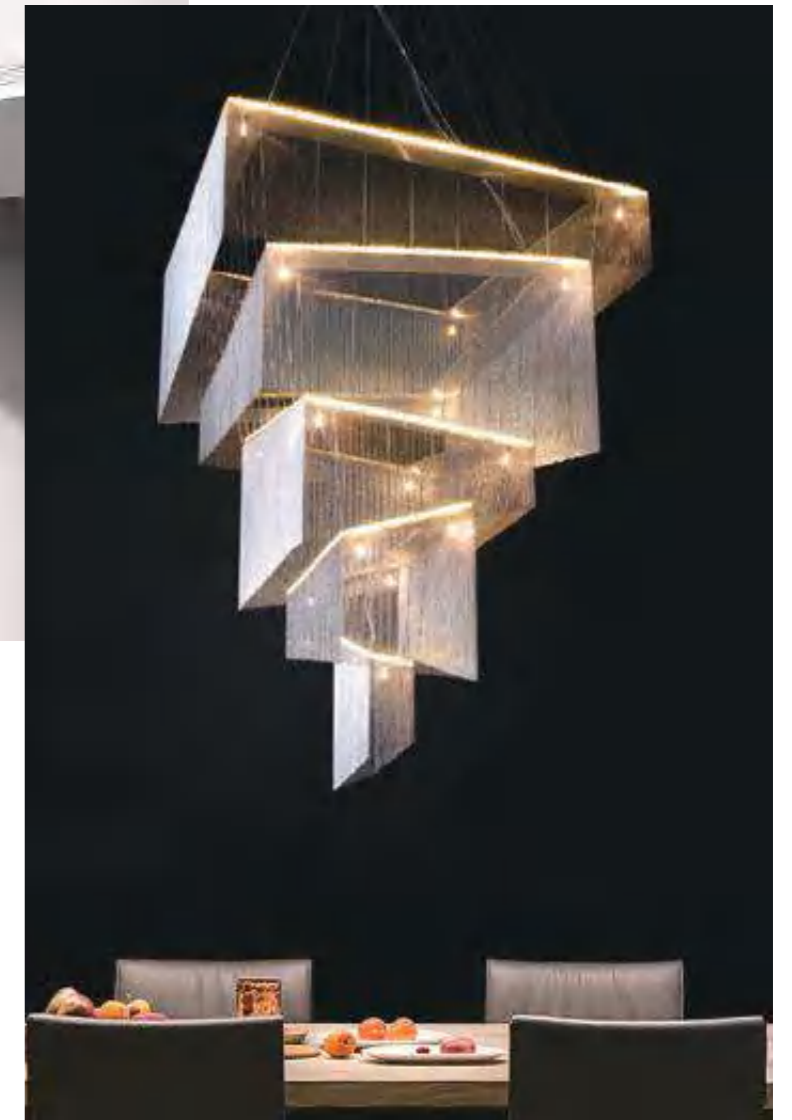

MDL-LC16

On/Off/Three-Color Dimming

Size: D600*H1350/D800*H1600/
D1000*H1800/D1200*H2000mm