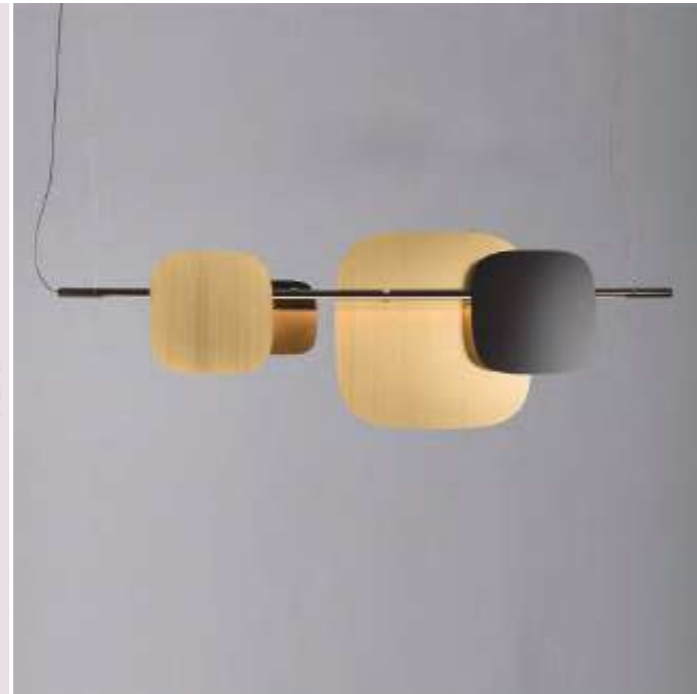

MDL-DRPL21
On/Off/Three-Color Dimming
Power: 6W
Size: D1200mm